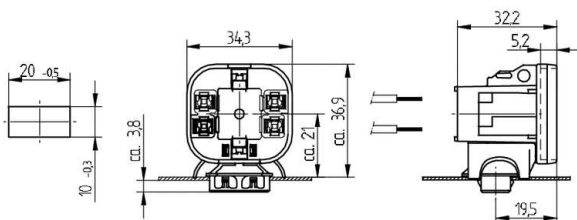

 Create pdf

Lampholders for compact fluorescent lamps

26.745.1801

G24 / GX24

colour	pkg.	wt.	part no.
white	250	11 g	26.745.1801.50

Key: q (without key)*

Approval: additional cULus

For lamps TC-DEL, TC-TEL

Snap in foot 10 x 20 mm

Housing: PBT

- Please note the base diameter (max. \varnothing 61 mm) for lamps with base GX24.
- If required snap in foot 26.745.-404.50 can be supplied separately.
- *Note: Whilst the version of the lampholder without key is designed and constructed to the same high quality standards as the approved versions, there is no valid approval available that we can apply for.

T 140		 0.5 - 1.0 mm ²	 18 AWG 0.5 - 1.0 mm ²	 0.6 - 1.0 mm
-------	---	--	--	---

Document generated on: We, 8. February 2017 - 16:46