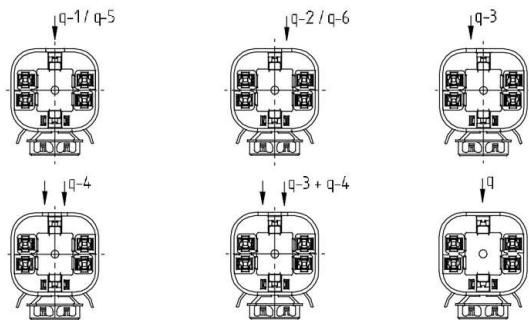

 Create pdf

Lampholders for compact fluorescent lamps

26.745.1801

G24 / GX24

colour	pkg.	wt.	part no.
white	250	11 g	26.745.1801.50

Key: q (without key)*

Approval: additional cULus

For lamps TC-DEL, TC-TEL

Snap in foot 10 x 20 mm

Housing: PBT

- Please note the base diameter (max. \varnothing 61 mm) for lamps with base GX24.
- If required snap in foot 26.745.-404.50 can be supplied separately.
- *Note: Whilst the version of the lampholder without key is designed and constructed to the same high quality standards as the approved versions, there is no valid approval available that we can apply for.

T 140		 0.5 - 1.0 mm ²	 18 AWG 0.5 - 1.0 mm ²	 0.6 - 1.0 mm
-------	---	--	--	---

Document generated on: We, 8. February 2017 - 16:46